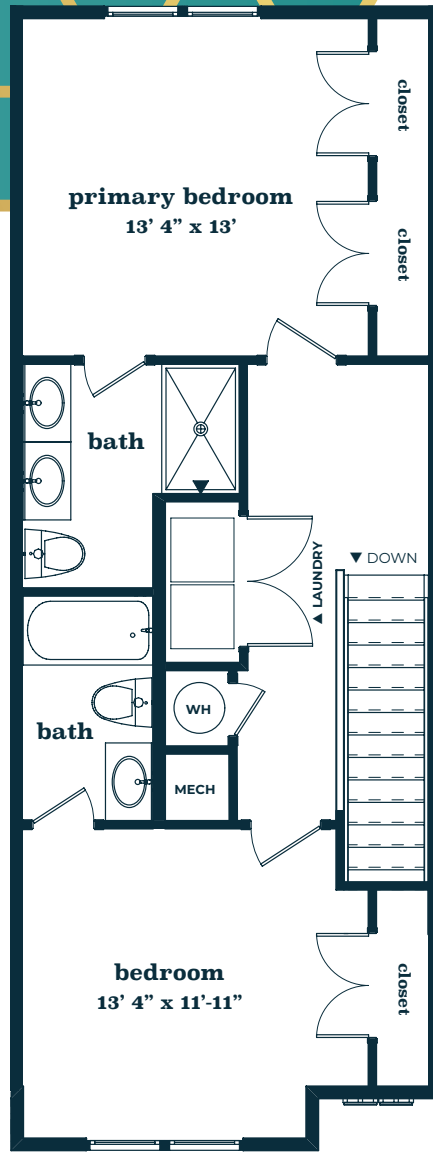

C

B

A

A

B

C

alveare

LEVEL 1

LEVEL 2

2 BEDS

2 / 1 BATHS

1,230 SQ FT

A

PLEASE NOTE:
Floor plan may be mirrored.

615.346.5553

LIVEatALVEARE.com