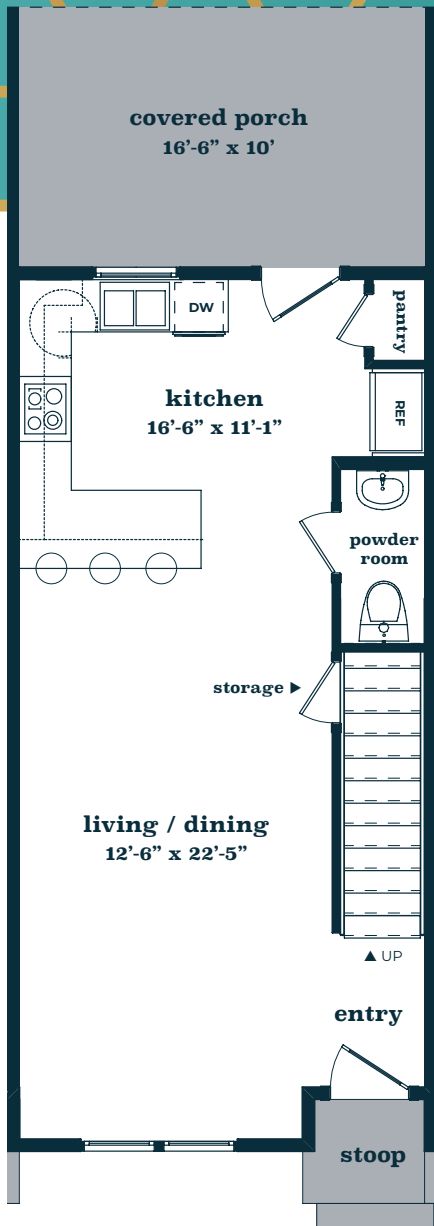

C

B

A

A

B

C

alveare

LEVEL 1

LEVEL 2

2 BEDS

2 / 1 BATHS

1,230 SQ FT

A

PLEASE NOTE:
Floor plan may be mirrored.

615.346.5553

LIVEatALVEARE.com